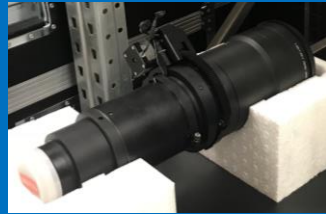

Package offering

X1 Refurbished BOXER
+ X1 Free lens & X1 Rigging Frame

*Free lens choices

Lens 1.13-1.31:1 (4K)

Lens 1.63-2.17:1 (4K)

Lens 1.98-2.71:1 (4K)

Lens 2.71-3.89:1 (4K)

Product	Description	Warranty	Quantity	Trade Price
Boxer 4K20	3DLP, Lamp, 20,000 lumens, 4K Resolution	1 Year	1	€ 29,600
Boxer 2K20	3DLP, Lamp, 20,000 lumens, 4K Resolution	1 Year	3	€ 26,000
Mirage 304K	3DLP, Lamp, 20,000 lumens, 4K Resolution, 120Hz	1 Year	2	€ 38,000